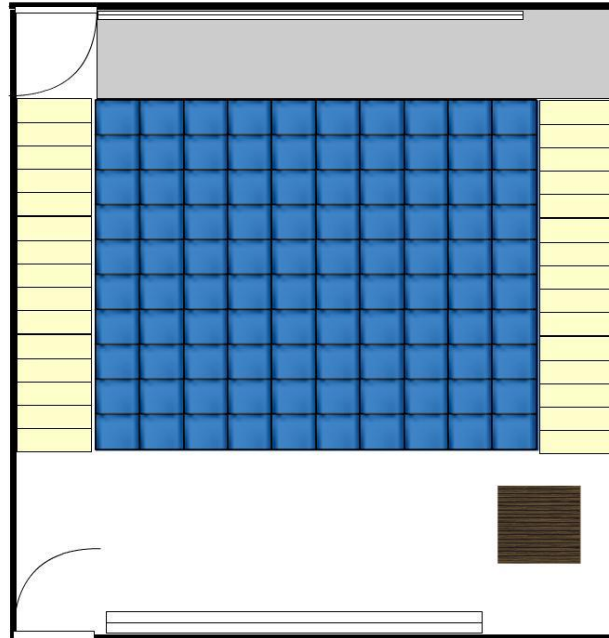

FIFTEEN NINETY NINE

events · weddings · dining

THE SMALL LECTURE THEATRE

Please note maximum capacities are based on specific layouts. Your event coordinator can supply you with the most appropriate table layouts for your event and would be happy to discuss alternative styles.

ROOM NAME	Theatre	Boardroom	Horseshoe	Classroom	Ring	Finger Buffet	Banquet - Trestle	Banquet - Round	Wedding Ceremony
Small Lecture Theatre	70								